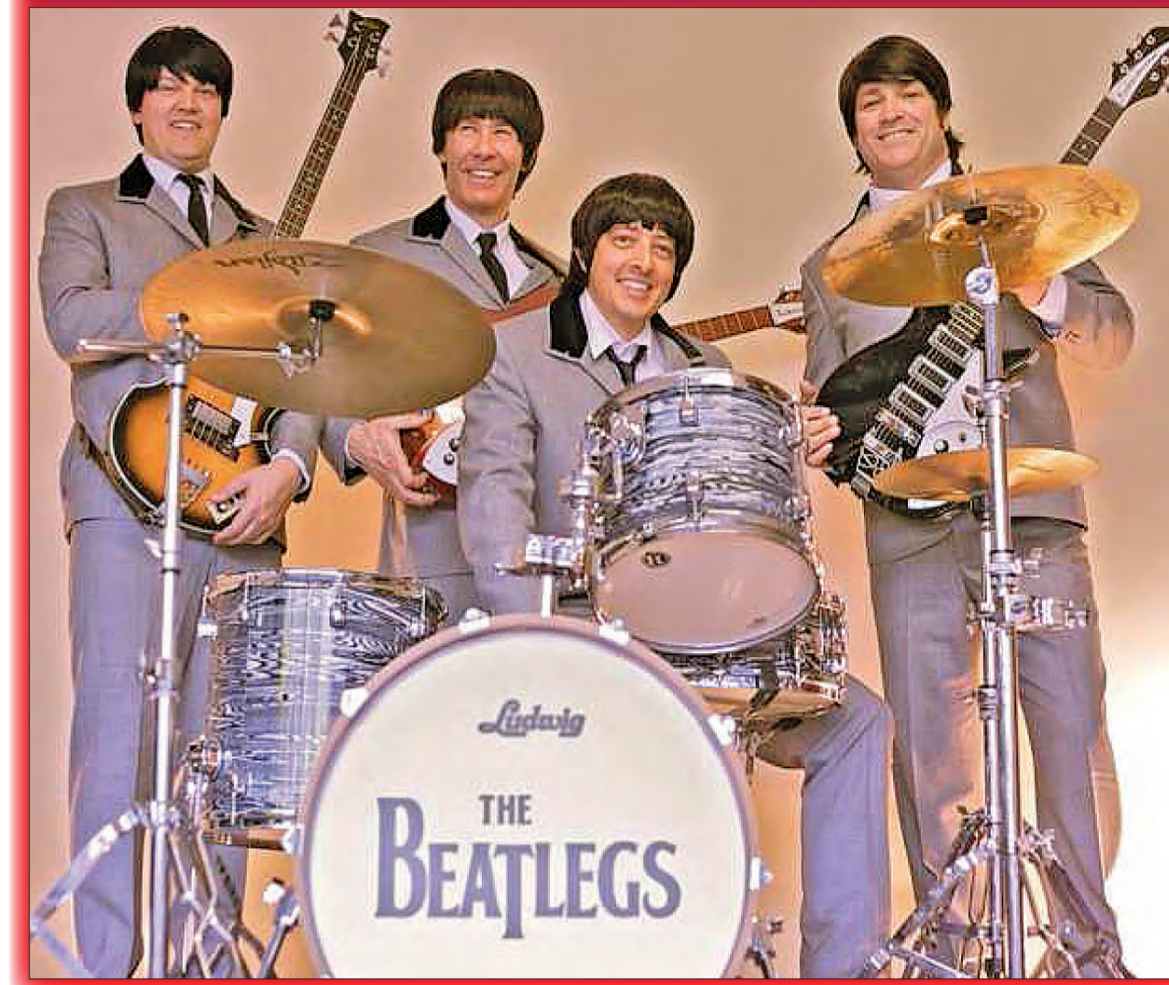

FRIDAY, JUNE 1