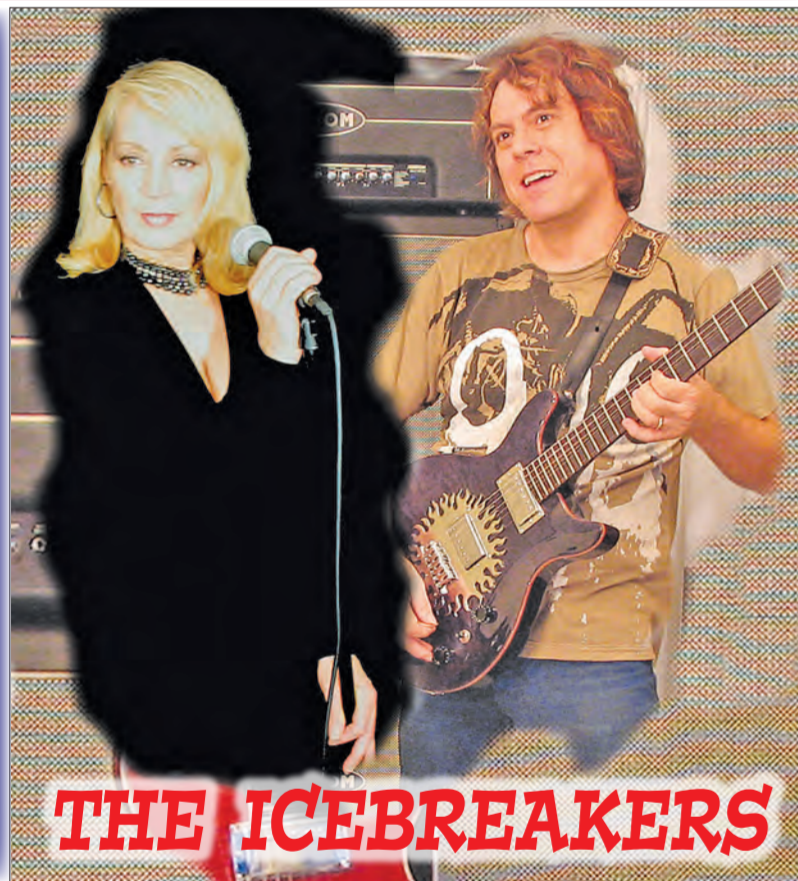

SATURDAY, MAY 19

THE ICEBREAKERS